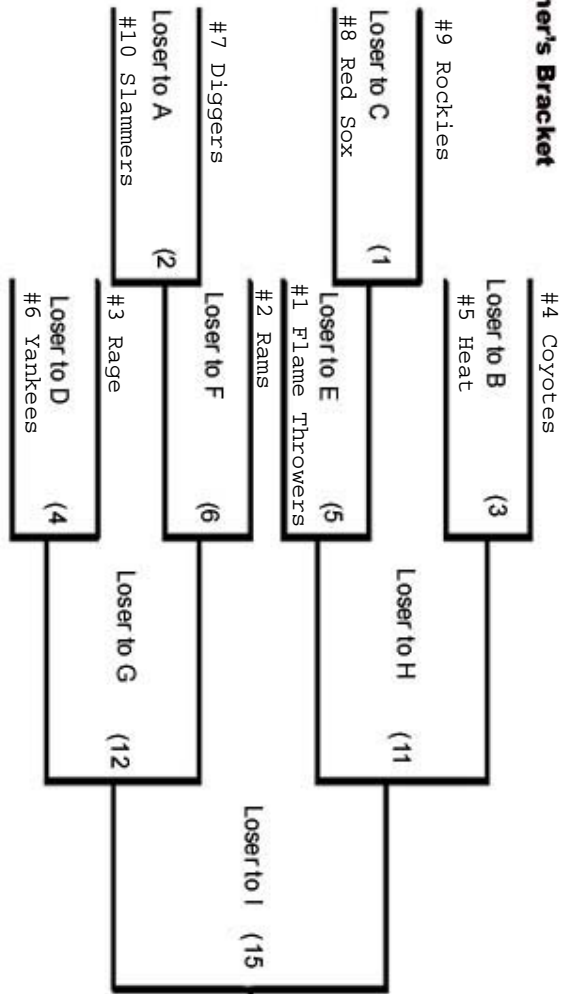

**Winner's Bracket**

**10 Team Double Elimination**

**Majors Bracket**

PrintYourBrackets.com

	Date	Start Time	Field
Game 1	6/24	6:00p	1
Game 2	6/24	7:30p	1
Game 3	6/25	6:00p	1
Game 4	6/25	7:30p	1
Game 5	6/25	7:30p	2
Game 6	6/26	8:00a	1
Game 7	6/26	10:00a	1
Game 8	6/26	12:30p	1
Game 9	6/26	2:30p	1
Game 10	6/26	5:00p	1
Game 11	6/26	5:00p	2
Game 12	6/28	6:00p	1
Game 13	6/28	7:30p	1
Game 14	6/29	6:00p	1
Game 15	6/29	7:30p	1
Game 16	6/30	6:00p	1
Game 17	6/30	7:30p	1
Game 18	7/1	6:00p, 6 innings	1
Game 19, if needed	7/1	8:00p, 6 innings	1

	Date	Start Time	Field
Game 1	6/24	6:00p	2
Game 2	6/24	7:30p	2
Game 3	6/25	6:00p	2
Game 4	6/26	8:00a	2
Game 5	6/26	10:00a	2
Game 6	6/28	6:00p	2
Game 7	6/28	7:30p	2
Game 8	6/29	6:00p	2
Game 9	6/29	7:30p	2
Game 10	6/30	6:00p	2
Game 11	6/30	7:30p	2
Game 12	7/1	6:00p, 6 innings	2
Game 13, if needed	7/1	7:30p, 6 innings	2

	Date	Start Time	Field
Game 1	6/24	6:00p	3
Game 2	6/24	7:00p	3
Game 3	6/24	8:00p	3
Game 4	6/25	6:00p	3
Game 5	6/25	7:00p	3
Game 6	6/25	8:00p	3
Game 7	6/26	8:00a	3
Game 8	6/26	9:00a	3
Game 9	6/26	10:00a	3
Game 10	6/26	11:30a	3
Game 11	6/26	12:30p	3
Game 12	6/26	12:30p	2
Game 13	6/26	1:30p	3
Game 14	6/26	1:30p	2
Game 15	6/26	3:00p	3
Game 16	6/28	6:00p	3
Game 17	6/28	7:00p	3
Game 18	6/29	6:00p	3
Game 19	6/29	7:00p	3
Game 20	6/30	6:00p	3
Game 21	6/30	7:00p	3
Game 22	7/1	6:00p, 5 innings	3
Game 23, if needed	7/1	7:00p, 5 innings	3