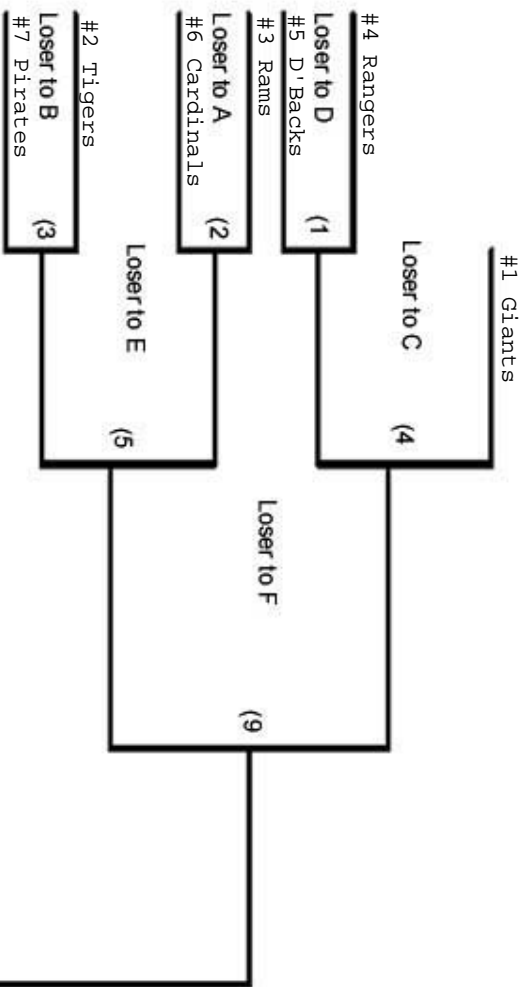

Winner's Bracket

7 Team Double Elimination

Minors Bracket