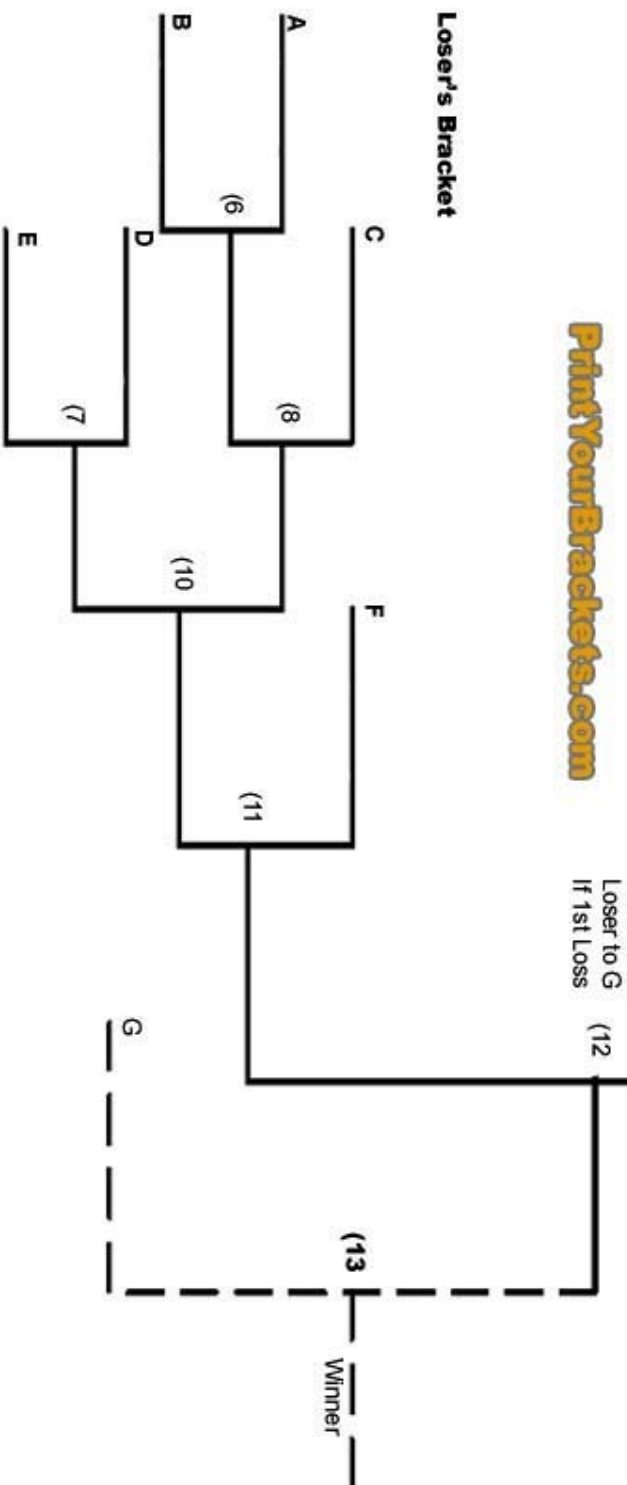

	Date	Start Time	Field
Game 1	6/24	6:00p	1
Game 2	6/24	7:30p	1
Game 3	6/25	6:00p	1
Game 4	6/25	7:30p	1
Game 5	6/25	7:30p	2
Game 6	6/26	8:00a	1
Game 7	6/26	10:00a	1
Game 8	6/26	12:30p	1
Game 9	6/26	2:30p	1
Game 10	6/26	5:00p	1
Game 11	6/26	5:00p	2
Game 12	6/28	6:00p	1
Game 13	6/28	7:30p	1
Game 14	6/29	6:00p	1
Game 15	6/29	7:30p	1
Game 16	6/30	6:00p	1
Game 17	6/30	7:30p	1
Game 18	7/1	6:00p, 6 innings	1
Game 19, if needed	7/1	8:00p, 6 innings	1

**Winner's Bracket**

**7 Team Double Elimination**

**Minors Bracket**

[PrintYourBrackets.com](http://PrintYourBrackets.com)

**Loser's Bracket**

	Date	Start Time	Field
Game 1	6/24	6:00p	2
Game 2	6/24	7:30p	2
Game 3	6/25	6:00p	2
Game 4	6/26	8:00a	2
Game 5	6/26	10:00a	2
Game 6	6/28	6:00p	2
Game 7	6/28	7:30p	2
Game 8	6/29	6:00p	2
Game 9	6/29	7:30p	2
Game 10	6/30	6:00p	2
Game 11	6/30	7:30p	2
Game 12	7/1	6:00p, 6 innings	2
Game 13, if needed	7/1	7:30p, 6 innings	2