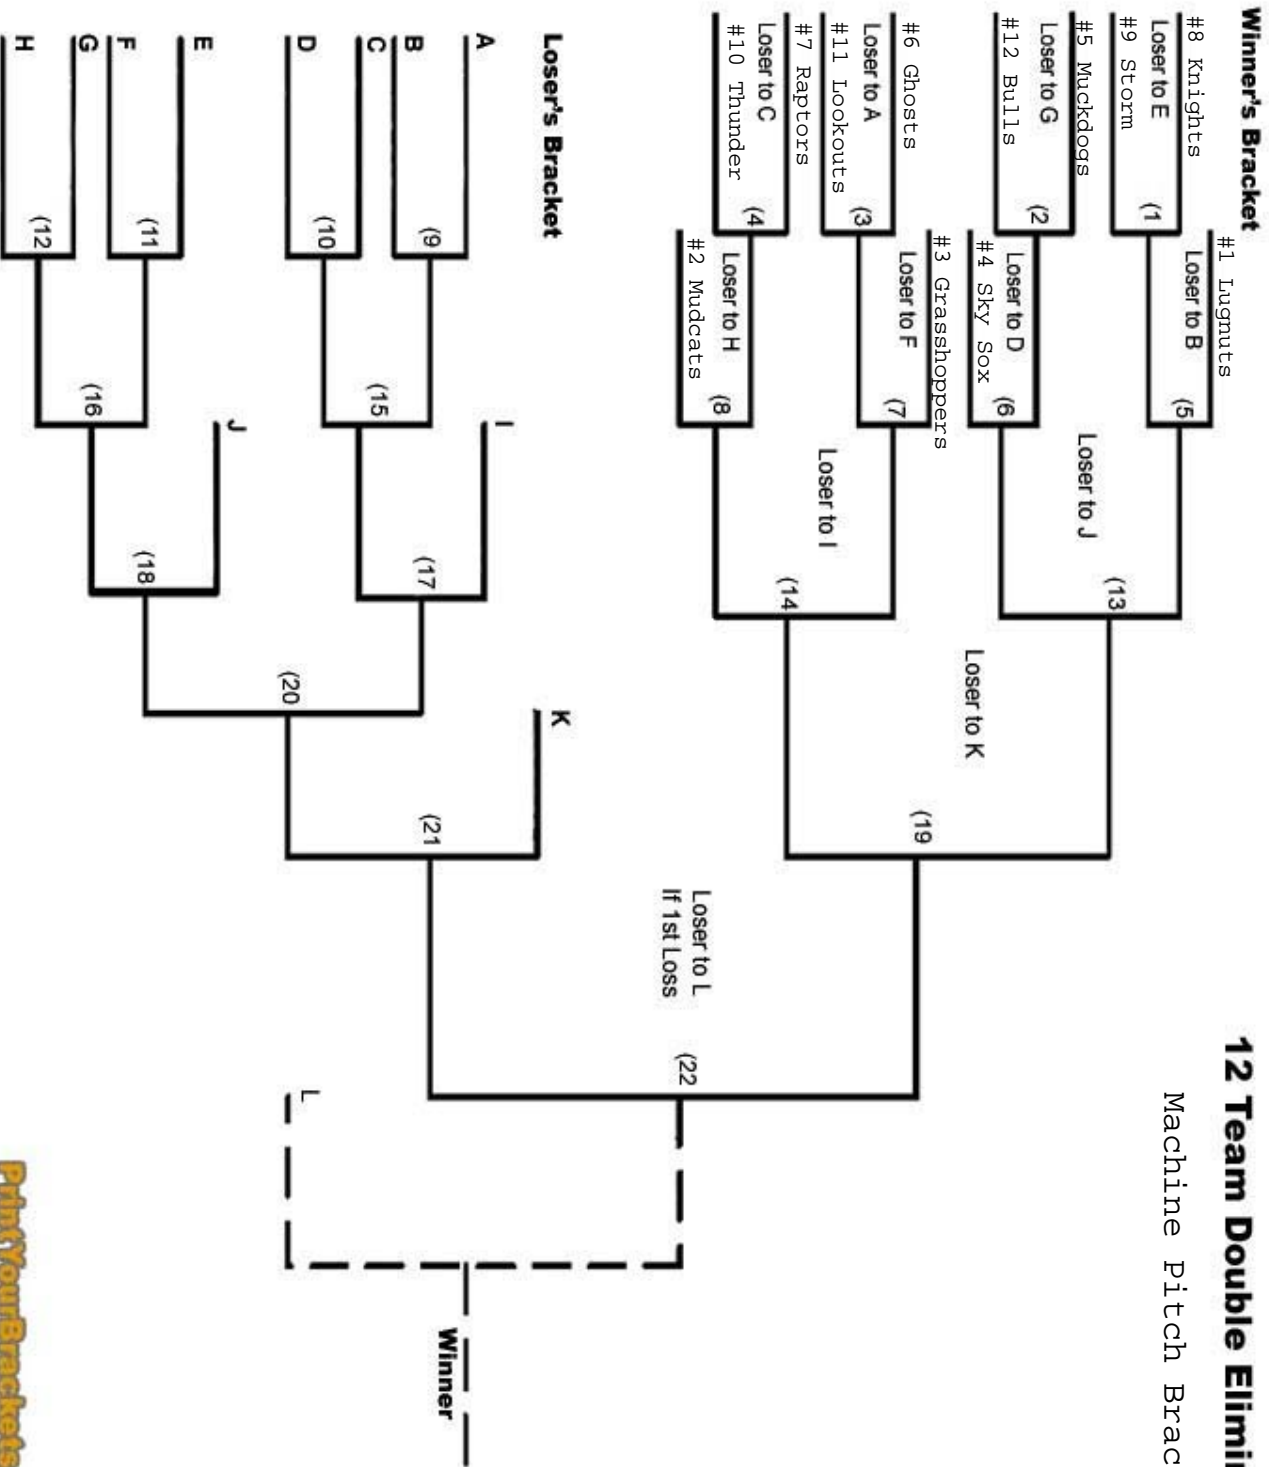

12 Team Double Elimination
Machine Pitch Bracket

PrintYourBrackets.com