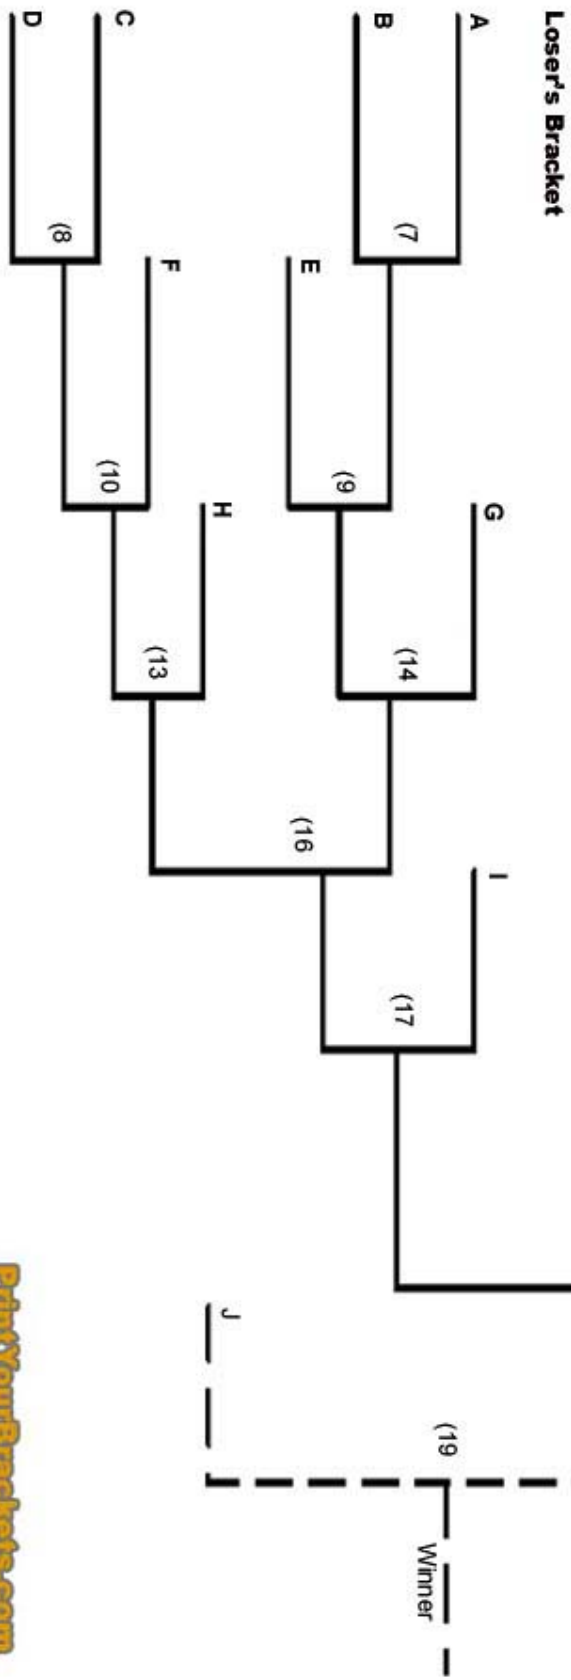

**Winner's Bracket**

**10 Team Double Elimination**

**Majors Bracket**

PrintYourBrackets.com

	Date	Start Time	Field
Game 1	6/24	6:00p	1
Game 2	6/24	7:30p	1
Game 3	6/25	6:00p	1
Game 4	6/25	7:30p	1
Game 5	6/25	7:30p	2
Game 6	6/26	8:00a	1
Game 7	6/26	10:00a	1
Game 8	6/26	12:30p	1
Game 9	6/26	2:30p	1
Game 10	6/26	5:00p	1
Game 11	6/26	5:00p	2
Game 12	6/28	6:00p	1
Game 13	6/28	7:30p	1
Game 14	6/29	6:00p	1
Game 15	6/29	7:30p	1
Game 16	6/30	6:00p	1
Game 17	6/30	7:30p	1
Game 18	7/1	6:00p, 6 innings	1
Game 19, if needed	7/1	8:00p, 6 innings	1